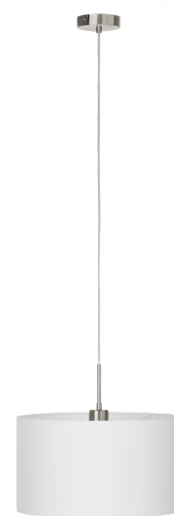

31571 PASTERI

General Information

Material number	31571
Type	pendant light
Product segment	Indoor
Theme	fabric-conzept

Dimensions

Article Height (in mm)	1100
Article Diameter (in mm)	380
Net Weight	1.267 Kilogram

Material & Colour

Enclosure Material	steel
Enclosure Colour	satin nickel
Glass/Shade Material	fabric
Glass/Shade Colour	white

Functionality

Switch Type	without switch
Battery	No

Technical Information

Protection Degree	IP20
Protection Class	1
Mains Voltage	220-240V,50/60Hz
Operation Voltage	220-240V,50/60Hz

Technical changes reserved

Illuminant 1

Illuminant Type (1)

Illuminant incl. (1)

Socket Type (1)

E27

EXCLUSIVE

E27