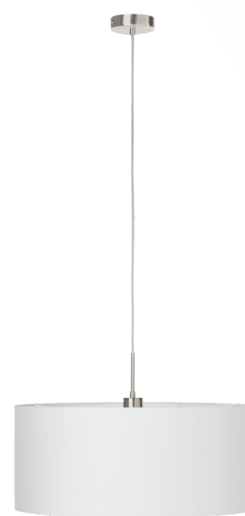

31575 **PASTERI**

General Information

Material number	31575
Type	pendant light
Product segment	Indoor
Theme	fabric-conzept

Dimensions

Article Height (in mm)	1100
Article Diameter (in mm)	530
Net Weight	1.902 Kilogram

Material & Colour

Enclosure Material	steel
Enclosure Colour	satin nickel
Glass/Shade Material	fabric
Glass/Shade Colour	white

Functionality

Switch Type	without switch
Battery	No

Technical Information

Protection Degree	IP20
Protection Class	1
Mains Voltage	220-240V,50/60Hz
Operation Voltage	220-240V,50/60Hz

Technical changes reserved

Illuminant 1

Illuminant Type (1)

Illuminant incl. (1)

Socket Type (1)

E27

EXCLUSIVE

E27