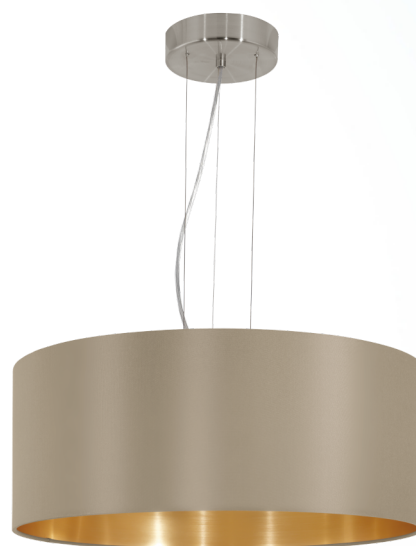

31607 MASERLO

General Information

Material number	31607
Type	pendant light
Product segment	Indoor
Theme	fabric-conzept

Dimensions

Article Height (in mm)	1100
Article Diameter (in mm)	530
Net Weight	2.73 Kilogram

Material & Colour

Enclosure Material	steel
Enclosure Colour	satin nickel
Glass/Shade Material	fabric
Glass/Shade Colour	taupe, gold

Functionality

Switch Type	without switch
Battery	No

Technical Information

Protection Degree	IP20
Protection Class	1
Mains Voltage	220-240V,50/60Hz
Operation Voltage	220-240V,50/60Hz

Technical changes reserved