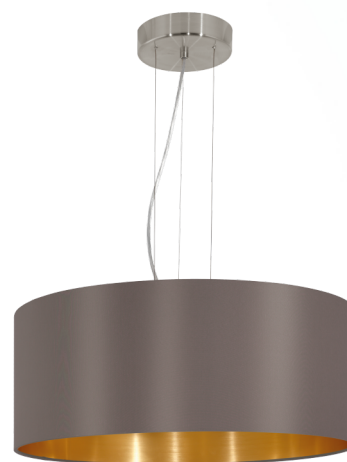

31608 MASERLO

General Information

Material number	31608
Type	pendant light
Product segment	Indoor
Theme	fabric-conzept

Dimensions

Article Height (in mm)	1100
Article Diameter (in mm)	530
Net Weight	2.781 Kilogram

Material & Colour

Enclosure Material	steel
Enclosure Colour	satin nickel
Glass/Shade Material	fabric
Glass/Shade Colour	cappuccino, gold

Functionality

Switch Type	without switch
Battery	No

Technical Information

Protection Degree	IP20
Protection Class	1
Mains Voltage	220-240V,50/60Hz
Operation Voltage	220-240V,50/60Hz

Technical changes reserved