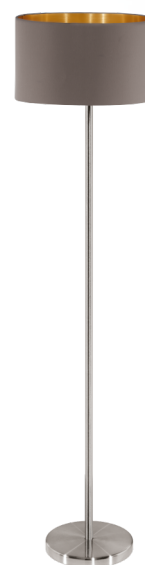

95172 MASERLO

General Information

Material number	95172
Type	floor light
Product segment	Indoor
Theme	fabric-conzept

Dimensions

Article Height (in mm)	1510
Article Diameter (in mm)	380
Net Weight	5.381 Kilogram
Base Diameter (in mm)	250

Material & Colour

Enclosure Material	steel
Enclosure Colour	satin nickel
Glass/Shade Material	fabric
Glass/Shade Colour	cappuccino, gold

Functionality

Switch Type	foot-switch
Battery	No

Technical Information

Protection Degree	IP20
Protection Class	2
Mains Voltage	220-240V,50/60Hz
Operation Voltage	220-240V,50/60Hz
Dimmable	No

Technical changes reserved