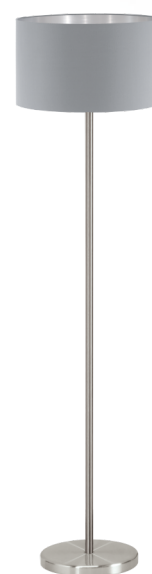

95173 MASERLO

General Information

Material number	95173
Type	floor light
Product segment	Indoor
Theme	fabric-conzept

Dimensions

Article Height (in mm)	1510
Article Diameter (in mm)	380
Net Weight	5.381 Kilogram
Base Diameter (in mm)	250

Material & Colour

Enclosure Material	steel
Enclosure Colour	satin nickel
Cable Colour	ZZKABFA_TR
Glass/Shade Material	fabric
Glass/Shade Colour	grey, silver

Functionality

Switch Type	foot-switch
Battery	No

Technical Information

Protection Degree	IP20
Protection Class	2
Mains Voltage	220-240V,50/60Hz
Operation Voltage	220-240V,50/60Hz

Technical changes reserved