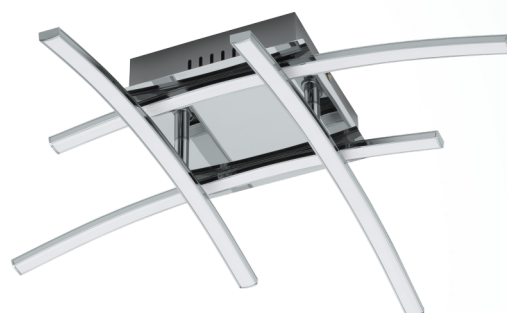

96305 NEVADO

General Information

Material number	96305
Type	ceiling light
Product segment	Indoor
Theme	sonstige / nicht zuordenbar

Dimensions

Article Height (in mm)	115
Article Width (in mm)	500
Article Length (in mm)	500
Net Weight	1.271 Kilogram

Material & Colour

Enclosure Material	aluminium
Enclosure Colour	chrome
Glass/Shade Material	plastic
Glass/Shade Colour	white

Functionality

Switch Type	without switch
Function	LED not replaceable
Battery	No

Technical Information

Protection Degree	IP20
Protection Class	2

Technical changes reserved