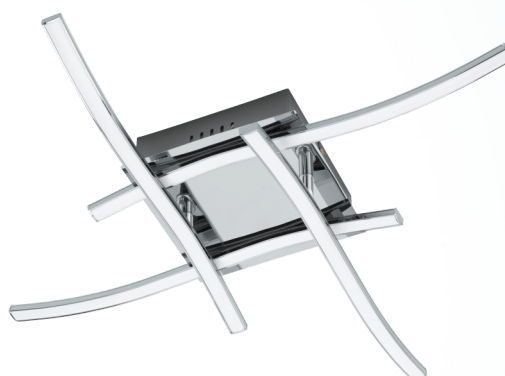

96327 VALMORA

General Information

Material number	96327
Type	ceiling light
Product segment	Indoor
Theme	sonstige / nicht zuordenbar

Dimensions

Article Height (in mm)	105
Article Width (in mm)	560
Article Length (in mm)	560
Net Weight	1.336 Kilogram

Material & Colour

Enclosure Material	aluminium
Enclosure Colour	chrome
Glass/Shade Material	plastic
Glass/Shade Colour	white

Functionality

Switch Type	without switch
Function	LED not replaceable
Battery	No