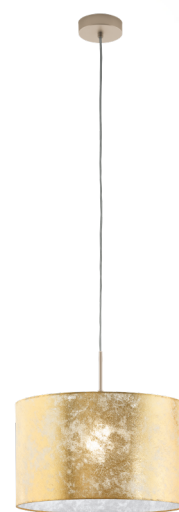

97643 VISERBELLA

General Information

Material number	97643
Type	pendant light
Product segment	Indoor
Theme	fabric-conzept

Dimensions

Article Height (in mm)	1100
Article Diameter (in mm)	380
Net Weight	1.38 Kilogram

Material & Colour

Enclosure Material	steel
Enclosure Colour	champagne
Glass/Shade Material	fabric
Glass/Shade Colour	gold

Functionality

Switch Type	without switch
Battery	No

Technical Information

Protection Class	2
Mains Voltage	220-240V,50/60Hz
Operation Voltage	220-240V,50/60Hz

Illuminant 1

Technical changes reserved