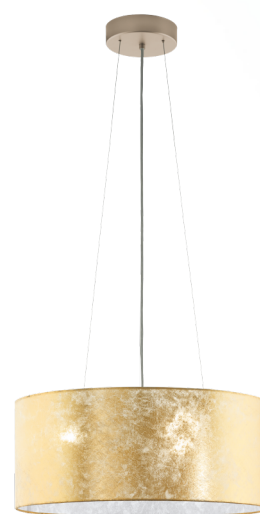

97644 VISERBELLA

General Information

Material number	97644
Type	pendant light
Product segment	Indoor
Theme	fabric-conzept

Dimensions

Article Height (in mm)	1100
Article Diameter (in mm)	530
Net Weight	2.718 Kilogram

Material & Colour

Enclosure Material	steel
Enclosure Colour	champagne
Glass/Shade Material	fabric
Glass/Shade Colour	gold

Functionality

Switch Type	without switch
Battery	No

Technical Information

Protection Class	1
Mains Voltage	220-240V,50/60Hz
Operation Voltage	220-240V,50/60Hz

Illuminant 1

Technical changes reserved