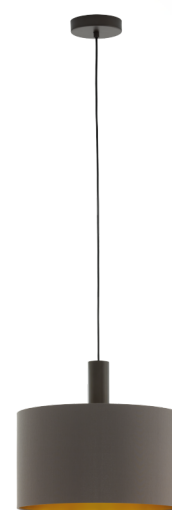

97682 CONCESSA 1

General Information

Material number	97682
Type	pendant light
Product segment	Indoor
Theme	fabric-conzept

Dimensions

Article Height (in mm)	1500
Article Diameter (in mm)	380
Net Weight	1.528 Kilogram

Material & Colour

Enclosure Material	steel
Enclosure Colour	dark brown
Glass/Shade Material	fabric
Glass/Shade Colour	cappuccino, gold

Functionality

Switch Type	without switch
Battery	No

Technical Information

Protection Class	2
Mains Voltage	220-240V,50/60Hz
Operation Voltage	220-240V,50/60Hz

Illuminant 1

Technical changes reserved