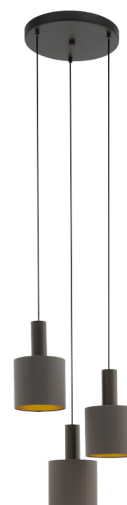

97684 CONCESSA 1

General Information

Material number	97684
Type	pendant light
Product segment	Indoor
Theme	fabric-conzept

Dimensions

Article Height (in mm)	1500
Article Diameter (in mm)	420
Net Weight	3.27 Kilogram

Material & Colour

Enclosure Material	steel
Enclosure Colour	dark brown
Glass/Shade Material	fabric
Glass/Shade Colour	cappuccino, gold

Functionality

Switch Type	without switch
Battery	No

Technical Information

Protection Class	1
Mains Voltage	220-240V,50/60Hz
Operation Voltage	220-240V,50/60Hz

Illuminant 1

Technical changes reserved