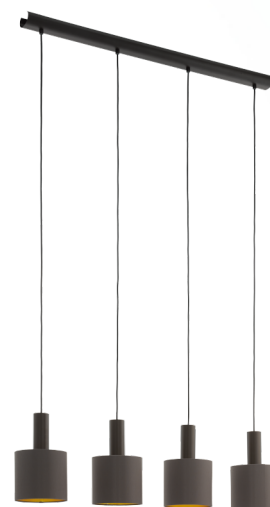

97685 CONCESSA 1

General Information

Material number	97685
Type	pendant light
Product segment	Indoor
Theme	fabric-conzept

Dimensions

Article Height (in mm)	1500
Article Width (in mm)	160
Article Length (in mm)	940
Net Weight	4.452 Kilogram

Material & Colour

Enclosure Material	steel
Enclosure Colour	dark brown
Glass/Shade Material	fabric
Glass/Shade Colour	cappuccino, gold

Functionality

Switch Type	without switch
Battery	No

Technical Information

Protection Class	1
Mains Voltage	220-240V,50/60Hz
Operation Voltage	220-240V,50/60Hz

Technical changes reserved