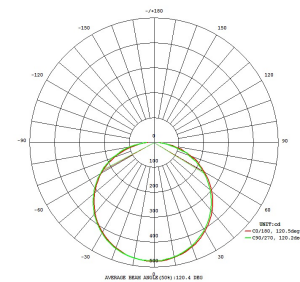

Technical Information

Protection Class	1

Technical changes reserved