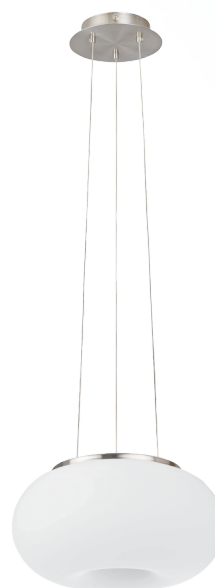

86813 OPTICA

General Information

Material number	86813
Type	pendant light
Product segment	Indoor
Theme	sonstige / nicht zuordenbar

Dimensions

Article Height (in mm)	1100
Article Diameter (in mm)	280
Net Weight	1.967 Kilogram

Material & Colour

Enclosure Material	steel
Enclosure Colour	satin nickel
Glass/Shade Material	glass opal-matt
Glass/Shade Colour	white

Functionality

Switch Type	without switch

Technical Information

Protection Degree	IP20
Protection Class	1
Mains Voltage	220-240V,50/60Hz
Operation Voltage	220-240V,50/60Hz

Technical changes reserved