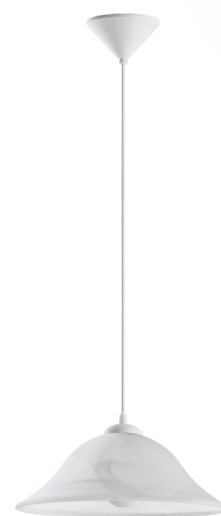

90978 ALBANY

General Information

Material number	90978
Type	pendant light
Product segment	Indoor
Theme	sonstige / nicht zuordenbar

Dimensions

Article Height (in mm)	1100
Article Diameter (in mm)	350
Net Weight	1.514 Kilogram

Material & Colour

Enclosure Material	plastic
Enclosure Colour	white
Glass/Shade Material	glass alabaster
Glass/Shade Colour	white

Functionality

Switch Type	without switch
-------------	----------------

Technical Information