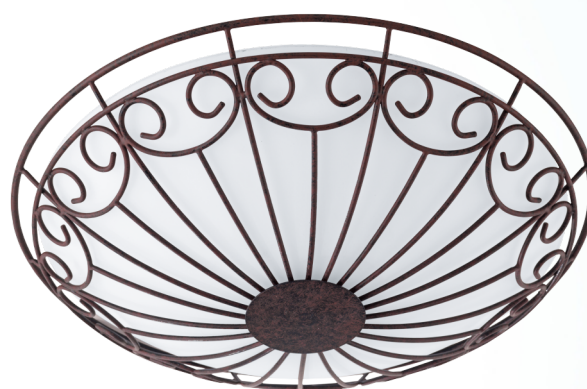

## 92143 COLTI

### General Information

Material number	92143
Type	ceiling light
Product segment	Indoor
Theme	sonstige / nicht zuordenbar

### Dimensions

Article Height (in mm)	95
Article Diameter (in mm)	350
Net Weight	2.005 Kilogram

### Material & Colour

Enclosure Material	steel
Enclosure Colour	antique-brown
Glass/Shade Material	satin glass
Glass/Shade Colour	white painted