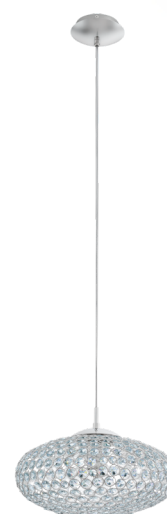

95286 CLEMENTE

General Information

Material number	95286
Type	pendant light
Product segment	Indoor
Theme	sonstige / nicht zuordenbar

Dimensions

Article Height (in mm)	1100
Article Diameter (in mm)	350
Net Weight	2.878 Kilogram

Material & Colour

Enclosure Material	steel
Enclosure Colour	chrome
Glass/Shade Material	crystal
Glass/Shade Colour	clear

Functionality

Switch Type	without switch
Battery	No

Technical Information

Protection Degree	IP20
Protection Class	1
Mains Voltage	220-240V,50/60Hz
Operation Voltage	220-240V,50/60Hz