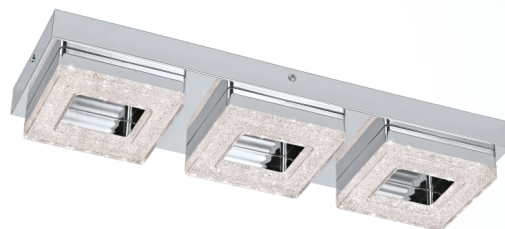

## 95656 FRADELO

### General Information

Material number	95656
Type	wall / ceiling light
Product segment	Indoor
Theme	sonstige / nicht zuordenbar

### Material & Colour

Enclosure Material	steel
Enclosure Colour	chrome
Glass/Shade Material	plastic, crystal
Glass/Shade Colour	chrome, clear