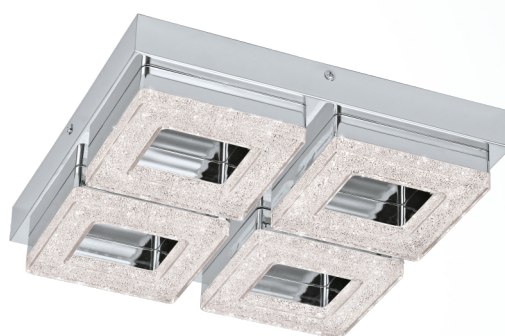

95657 FRADELO

General Information

Material number	95657
Type	wall / ceiling light
Product segment	Indoor
Theme	sonstige / nicht zuordenbar

Dimensions

Article Height (in mm)	60
Article Width (in mm)	280
Article Length (in mm)	280
Net Weight	2.033 Kilogram

Material & Colour

Enclosure Material	steel
Enclosure Colour	chrome
Glass/Shade Material	plastic, crystal
Glass/Shade Colour	chrome, clear

Functionality

Switch Type	without switch
Function	LED not replaceable
Battery	No

Technical Information

Protection Degree	IP20
Protection Class	2

Technical changes reserved

Mains Voltage 220-240V,50/60Hz
Dimmable No

Illuminant 1

Socket Type (1) LED
Illuminant Type (1) LED
Illuminant incl. (1) INCLUSIVE
max. Wattage (1) 4X4W
Nominal Luminous Flux (in lm) 400
Equivalence With Incandescent Lamp (W) 35
Colour Temperature 3000K warm white
Nominal Lifetime (in h) 25000
Switching Cycles 15000
Colour Rendering Index (Ra, CRI) >80
Energy Efficiency Class LED - A+
Dimmable No
Function LED not replaceable
Rated Lamp Power (0,1W precision) 4
Colour Tolerance (LED, SDCM) <6