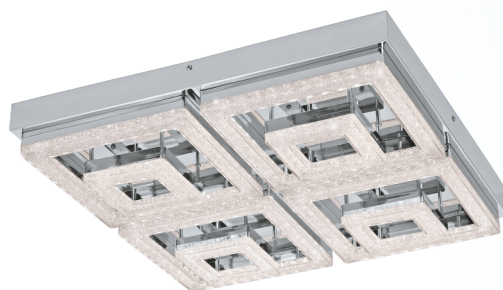

95661 **FRADELO**

General Information

Material number	95661
Type	ceiling light
Product segment	Indoor
Theme	sonstige / nicht zuordenbar

Dimensions

Article Height (in mm)	95
Article Width (in mm)	520
Article Length (in mm)	520
Net Weight	4.697 Kilogram

Material & Colour

Enclosure Material	steel
Enclosure Colour	chrome
Glass/Shade Material	plastic, crystal
Glass/Shade Colour	chrome, clear

Functionality

Switch Type	without switch
Function	LED not replaceable
Battery	No