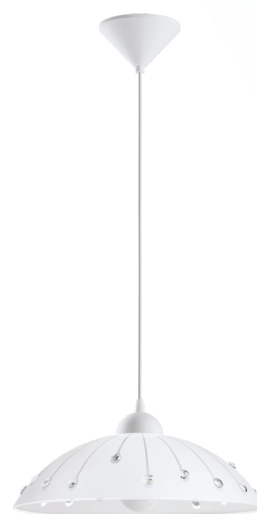

96073 **VETRO**

General Information

Material number	96073
Type	pendant light
Product segment	Indoor
Theme	sonstige / nicht zuordenbar

Dimensions

Article Height (in mm)	1100
Article Diameter (in mm)	350
Net Weight	1.44 Kilogram

Material & Colour

Enclosure Material	plastic
Enclosure Colour	white
Glass/Shade Material	satin glass, crystal
Glass/Shade Colour	white, clear

Functionality

Switch Type	without switch
Battery	No

Technical Information