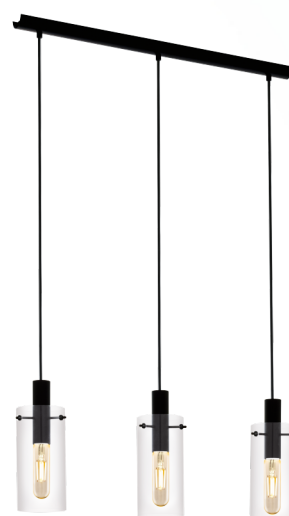

97367 MONTEFINO

General Information

Material number	97367
Type	pendant light
Product segment	Indoor
Theme	sonstige / nicht zuordenbar

Dimensions

Article Height (in mm)	1100
Article Width (in mm)	110
Article Length (in mm)	730
Net Weight	3.212 Kilogram
Canopy Length (in mm)	710
Canopy Width (in mm)	48
Canopy Height (in mm)	24

Material & Colour

Enclosure Material	steel
Enclosure Colour	black
Glass/Shade Material	glass
Glass/Shade Colour	clear

Functionality

Switch Type	without switch
Battery	No

Technical Information

Technical changes reserved