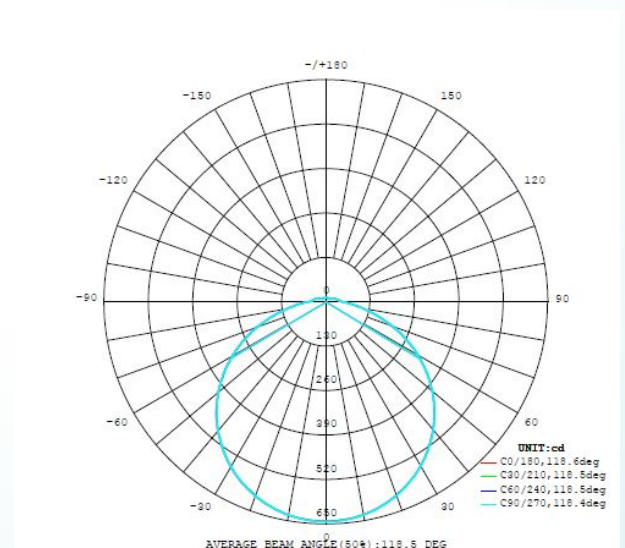

97526 GIRON

General Information

Material number	97526
Type	ceiling light
Product segment	Indoor
Theme	sonstige / nicht zuordenbar

Dimensions

Article Height (in mm)	75
Article Diameter (in mm)	570
Net Weight	2.369 Kilogram

Material & Colour

Enclosure Material	steel
Enclosure Colour	white
Glass/Shade Material	plastic
Glass/Shade Colour	white

Functionality

Switch Type	without switch
Function	remote control incl. LED not replaceable control via remote control timer
Battery	Yes
Battery Type	AAA; Ni-Mh; 300mAh

Technical changes reserved