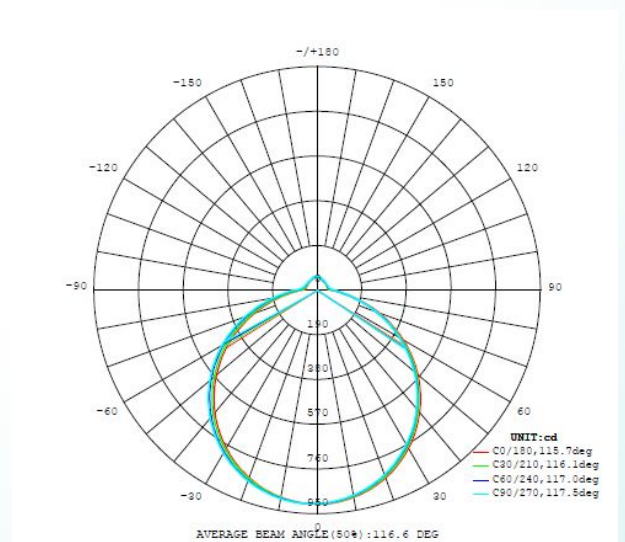

Functionality

Switch Type	without switch
Function	remote control incl. LED not replaceable control via remote control timer
Battery	Yes
Battery Type	AAA; Ni-Mh; 300mAh