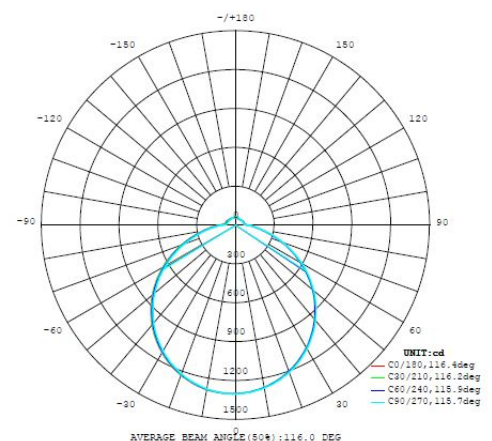

97528 GIRON

General Information

Material number	97528
Type	ceiling light
Product segment	Indoor
Theme	sonstige / nicht zuordenbar

Dimensions

Article Height (in mm)	120
Article Diameter (in mm)	1000
Net Weight	8.46 Kilogram

Material & Colour

Enclosure Material	steel
Enclosure Colour	white
Glass/Shade Material	plastic
Glass/Shade Colour	white

Functionality

Switch Type	without switch
Function	remote control incl. LED not replaceable control via remote control timer

Battery	Yes
Battery Type	AAA; Ni-Mh; 300mAh

Technical changes reserved