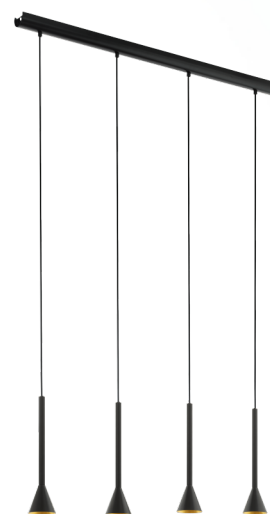

### General Information

Material number	97605
Type	pendant light
Product segment	Indoor
Theme	sonstige / nicht zuordenbar

### Dimensions

Article Height (in mm)	1500
Article Width (in mm)	85
Article Length (in mm)	1130
Net Weight	3.501 Kilogram

### Material & Colour

Enclosure Material	steel
Enclosure Colour	black, gold
Cable Colour	ZZKABFA_SW