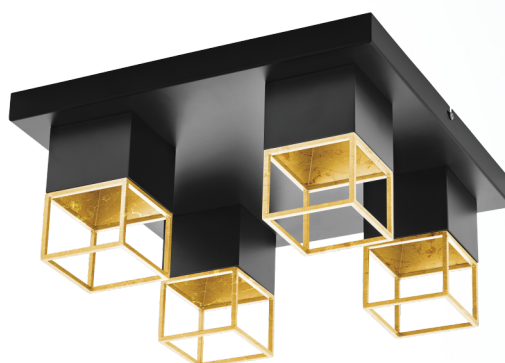

## General Information

Material number	97731
Type	ceiling light
Product segment	Indoor
Theme	sonstige / nicht zuordenbar

## Material & Colour

Enclosure Material	steel
Enclosure Colour	black, gold