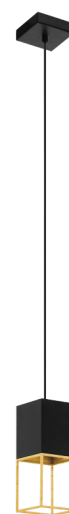

### General Information

Material number	97733
Type	pendant light
Product segment	Indoor
Theme	sonstige / nicht zuordenbar

### Dimensions

Article Height (in mm)	1100
Article Width (in mm)	100
Article Length (in mm)	100
Net Weight	1.331 Kilogram

### Material & Colour

Enclosure Material	steel
Enclosure Colour	black, gold
Cable Colour	ZZKABFA_SW

### Functionality

Switch Type	without switch
Battery	No