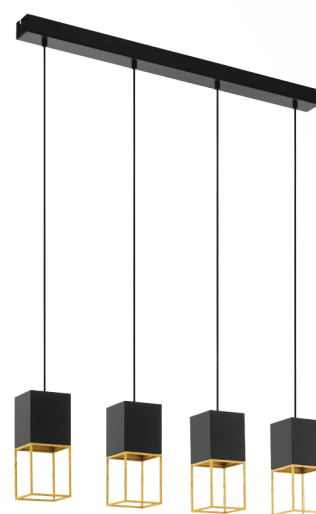

### General Information

Material number	97734
Type	pendant light
Product segment	Indoor
Theme	sonstige / nicht zuordenbar

### Dimensions

Article Height (in mm)	1100
Article Width (in mm)	100
Article Length (in mm)	850
Net Weight	5.954 Kilogram

### Material & Colour

Enclosure Material	steel
Enclosure Colour	black, gold
Cable Colour	ZZKABFA_SW