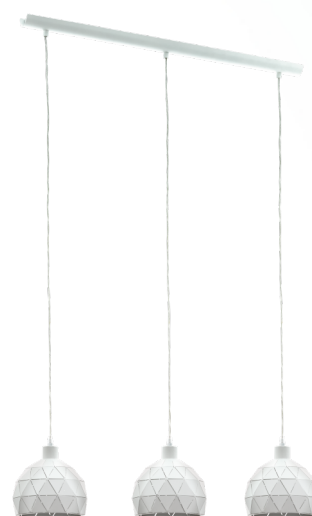

97857 **ROCCAFORTE**

General Information

Material number	97857
Type	pendant light
Product segment	Indoor
Theme	sonstige / nicht zuordenbar

Dimensions

Article Height (in mm)	1100
Article Width (in mm)	170
Article Length (in mm)	750
Net Weight	2.637 Kilogram

Material & Colour

Enclosure Material	steel
Enclosure Colour	white
Cable Colour	ZZKABFA_TR

Functionality

Switch Type	without switch
Battery	No

Technical Information

Protection Class	1
Mains Voltage	220-240V,50/60Hz
Operation Voltage	220-240V,50/60Hz