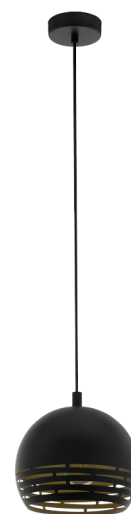

98071 CAMASTRA

General Information

Material number	98071
Type	pendant light
Product segment	Indoor
Theme	sonstige / nicht zuordenbar

Dimensions

Article Height (in mm)	1100
Article Diameter (in mm)	225
Net Weight	1.005 Kilogram

Material & Colour

Enclosure Material	steel
Enclosure Colour	black, gold
Cable Colour	ZZKABFA_SW

Functionality

Switch Type	without switch
Battery	No

Technical Information

Protection Class	2
Mains Voltage	220-240V,50/60Hz
Operation Voltage	220-240V,50/60Hz