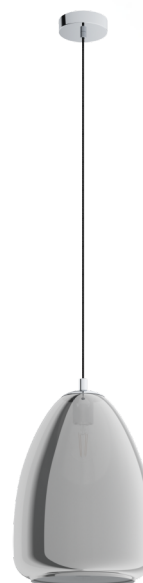

98614 ALOBRASE

General Information

Material number	98614
Type	pendant light
Product segment	Indoor
Theme	sonstige / nicht zuordenbar

Dimensions

Article Height (in mm)	1100
Article Diameter (in mm)	300
Net Weight	2.655 Kilogram

Material & Colour

Enclosure Material	steel
Enclosure Colour	chrome
Cable Colour	ZZKABFA_SW
Glass/Shade Material	glass vaporized
Glass/Shade Colour	black-transparent

Functionality

Switch Type	without switch
Battery	No

Technical Information

Protection Class	2
Mains Voltage	220-240V,50/60Hz
Operation Voltage	220-240V,50/60Hz

Technical changes reserved