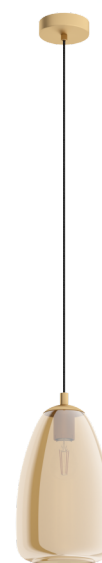

98648 ALOBRASE

General Information

Material number	98648
Type	pendant light
Product segment	Indoor
Theme	sonstige / nicht zuordenbar

Dimensions

Article Height (in mm)	1100
Article Diameter (in mm)	200
Net Weight	1.878 Kilogram

Material & Colour

Enclosure Material	steel
Enclosure Colour	brushed brass
Cable Colour	ZZKABFA_SW
Glass/Shade Material	glass vaporized
Glass/Shade Colour	amber

Functionality

Switch Type	without switch
Battery	No

Technical Information

Protection Class	2
Mains Voltage	220-240V,50/60Hz
Operation Voltage	220-240V,50/60Hz

Technical changes reserved