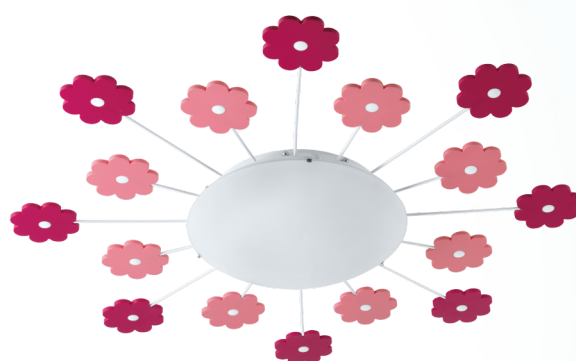

92147 VIKI 1

General Information

Material number	92147
Type	wall / ceiling light
Product segment	Indoor
Theme	Children

Dimensions

Article Diameter (in mm)	615
Net Weight	1.303 Kilogram
Article Overhang (in mm)	80

Material & Colour

Enclosure Material	steel
Enclosure Colour	pink
Glass/Shade Material	satin glass
Glass/Shade Colour	white

Functionality

Switch Type	without switch
Battery	No

Technical Information

Protection Degree	IP20
Protection Class	1
Mains Voltage	220-240V,50/60Hz
Operation Voltage	220-240V,50/60Hz