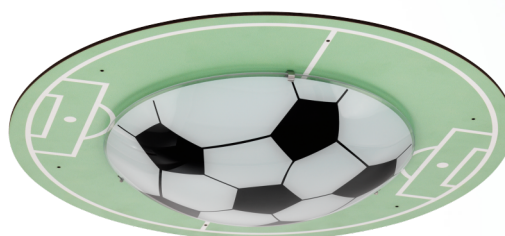

97667 TABARA

General Information

Material number	97667
Type	ceiling light
Product segment	Indoor
Theme	Children

Dimensions

Article Height (in mm)	80
Article Diameter (in mm)	400
Net Weight	1.209 Kilogram

Material & Colour

Enclosure Material	wood, steel
Enclosure Colour	green, white
Glass/Shade Material	satin glass
Glass/Shade Colour	design "soccer"

Functionality

Switch Type	without switch
Battery	No

Technical Information

Protection Degree	IP20
Protection Class	1
Mains Voltage	220-240V,50/60Hz
Operation Voltage	220-240V,50/60Hz